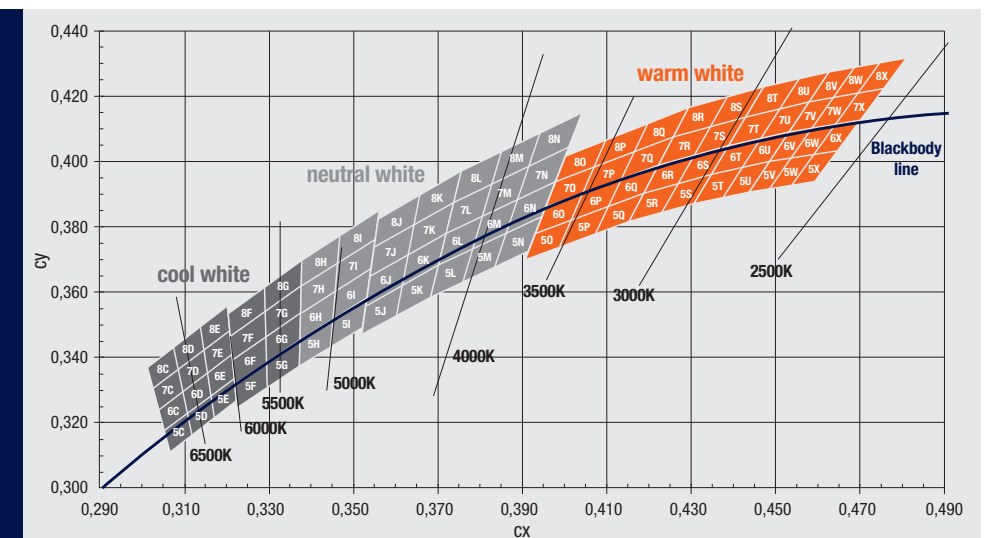

OSLON® SSL Type	Type 80	Type 150	Color	CCT/Wavelength	Typ. Brightness
LCW CQ7P	LCW CQDP	LCW CQDP	warm/neutral white	2700 K - 5000 K	94 lm @ 4000 K (350 mA)
LUW CQ7P	LUW CQDP	LUW CQDP	cool white	5000 K - 6500 K	116 lm @ 6000 K (350 mA)
LD CQ7P	LD CQDP	LD CQDP	deep blue	449 - 461 nm	480 mW (350 mA)
		LB CPDP	blue	446 - 476 nm	28 lm (350 mA)
LT CP7P	LT CPDP	LT CPDP	true green	513 - 537 nm	92 lm (350 mA)
LY CP7P	LY CPDP	LY CPDP	yellow	583 - 595 nm	50 lm (400 mA)
LA CP7P	LA CPDP	LA CPDP	amber	612 - 624 nm	70 lm (400 mA)
LR CP7P	LR CPDP	LR CPDP	red	620 - 632 nm	55 lm (400 mA)
LH CP7P	LH CPDP	LH CPDP	hyper red	644 - 666 nm	320 mW (400 mA)

OSLON® SSL white binning
OSLON® SSL LED are available in different color temperatures from warm white 2700 K up to cool white 6500 K. OSRAM Opto Semiconductors' fine white binning based on the three-step MacAdams ellipse enables color consistency for any lighting application.